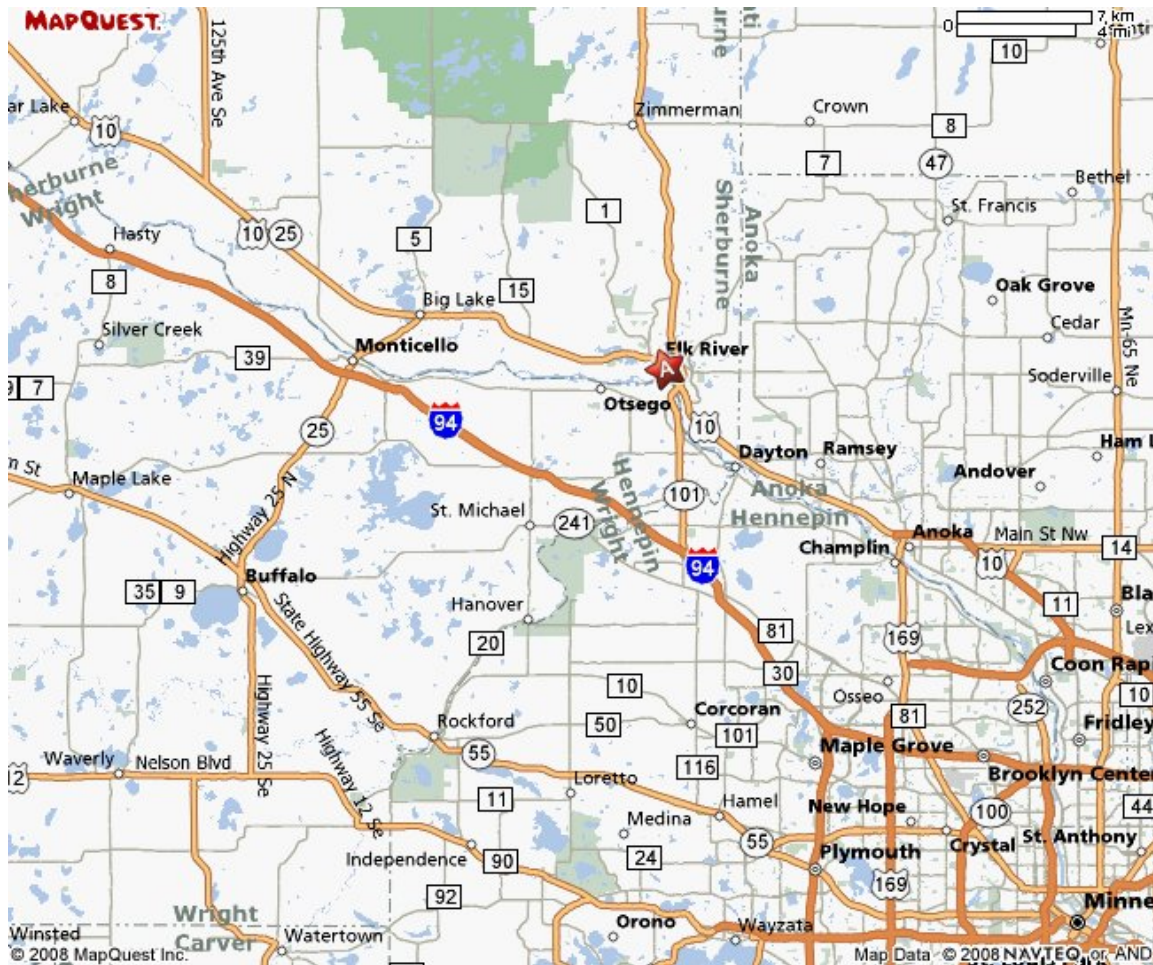

Please do not hesitate to call me with any questions that you may have!

Tom Gallus
River Valley Percussion Theatre
Head Director
320 309 55596
tomgallus@aol.com

Directions

From South.

From 94, go north on hwy 101 in Rogers. After you enter into Elk River, go west on School St. Elk River High School will be ½ mile on the north side of the road.

From North

Take hwy 10 into Elk River. Go north on Proctor Ave. Go east on School St. Elk River High School will be the second school on the north side of the road.

Douglas J. Miller Indoor Percussion Festival 2010