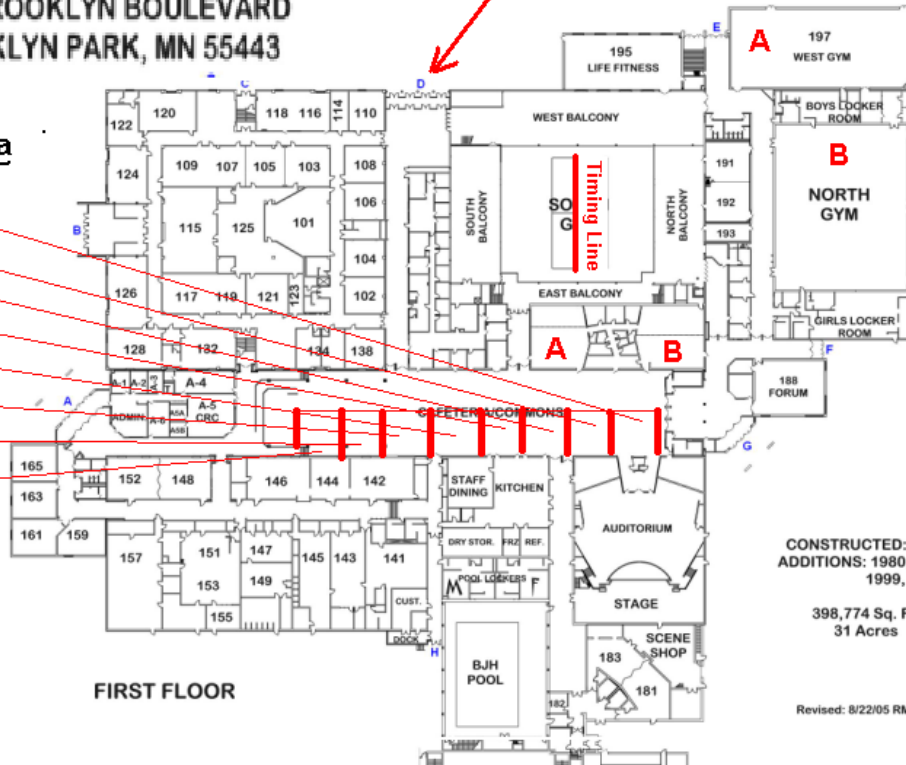

Timing Line/Flow:

- Horizontal
- Enter back right/Side 2 (from concert side perspective)
- Exit front right/Side 2 (from concert side perspective)

Contact Information:

Nick Moreno  
Contest Director  
nickm@mnbrassinc.org  
612-987-0584

# PARK CENTER HIGH

7300 BROOKLYN BOULEVARD  
BROOKLYN PARK, MN 55443

Drumline Entrance

## Housing Area

- The Herd
- RVPT
- Menomonie
- Forest Lake
- River City Rhythm
- Night Fire
- Sauk Rapids
- Mn Brass Indoor

FIRST FLOOR

CONSTRUCTED: 1971  
ADDITIONS: 1980, 1987,  
1999, 2003

398,774 Sq. Ft.  
31 Acres