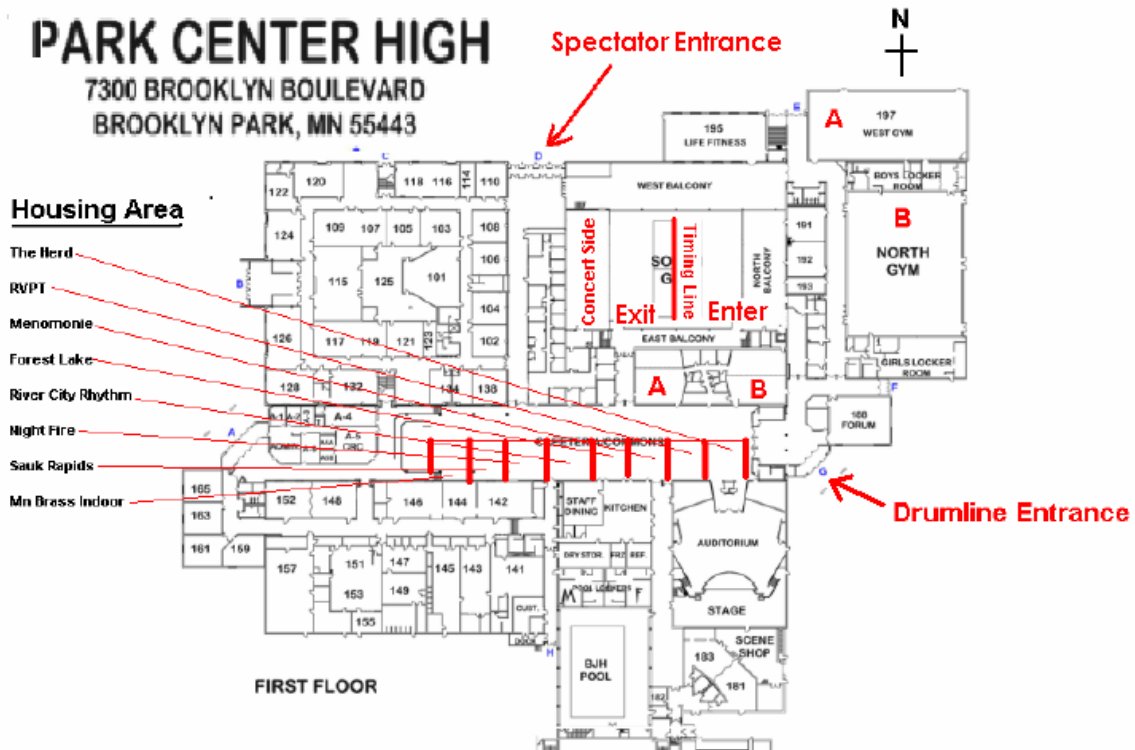

Timing Line/Flow:

- Horizontal
- Enter back right/Side 2 (from concert side perspective)
- Exit front right/Side 2 (from concert side perspective)

Contact Information:

Nick Moreno  
Contest Director  
nickm@mnbrassinc.org  
612-987-0584